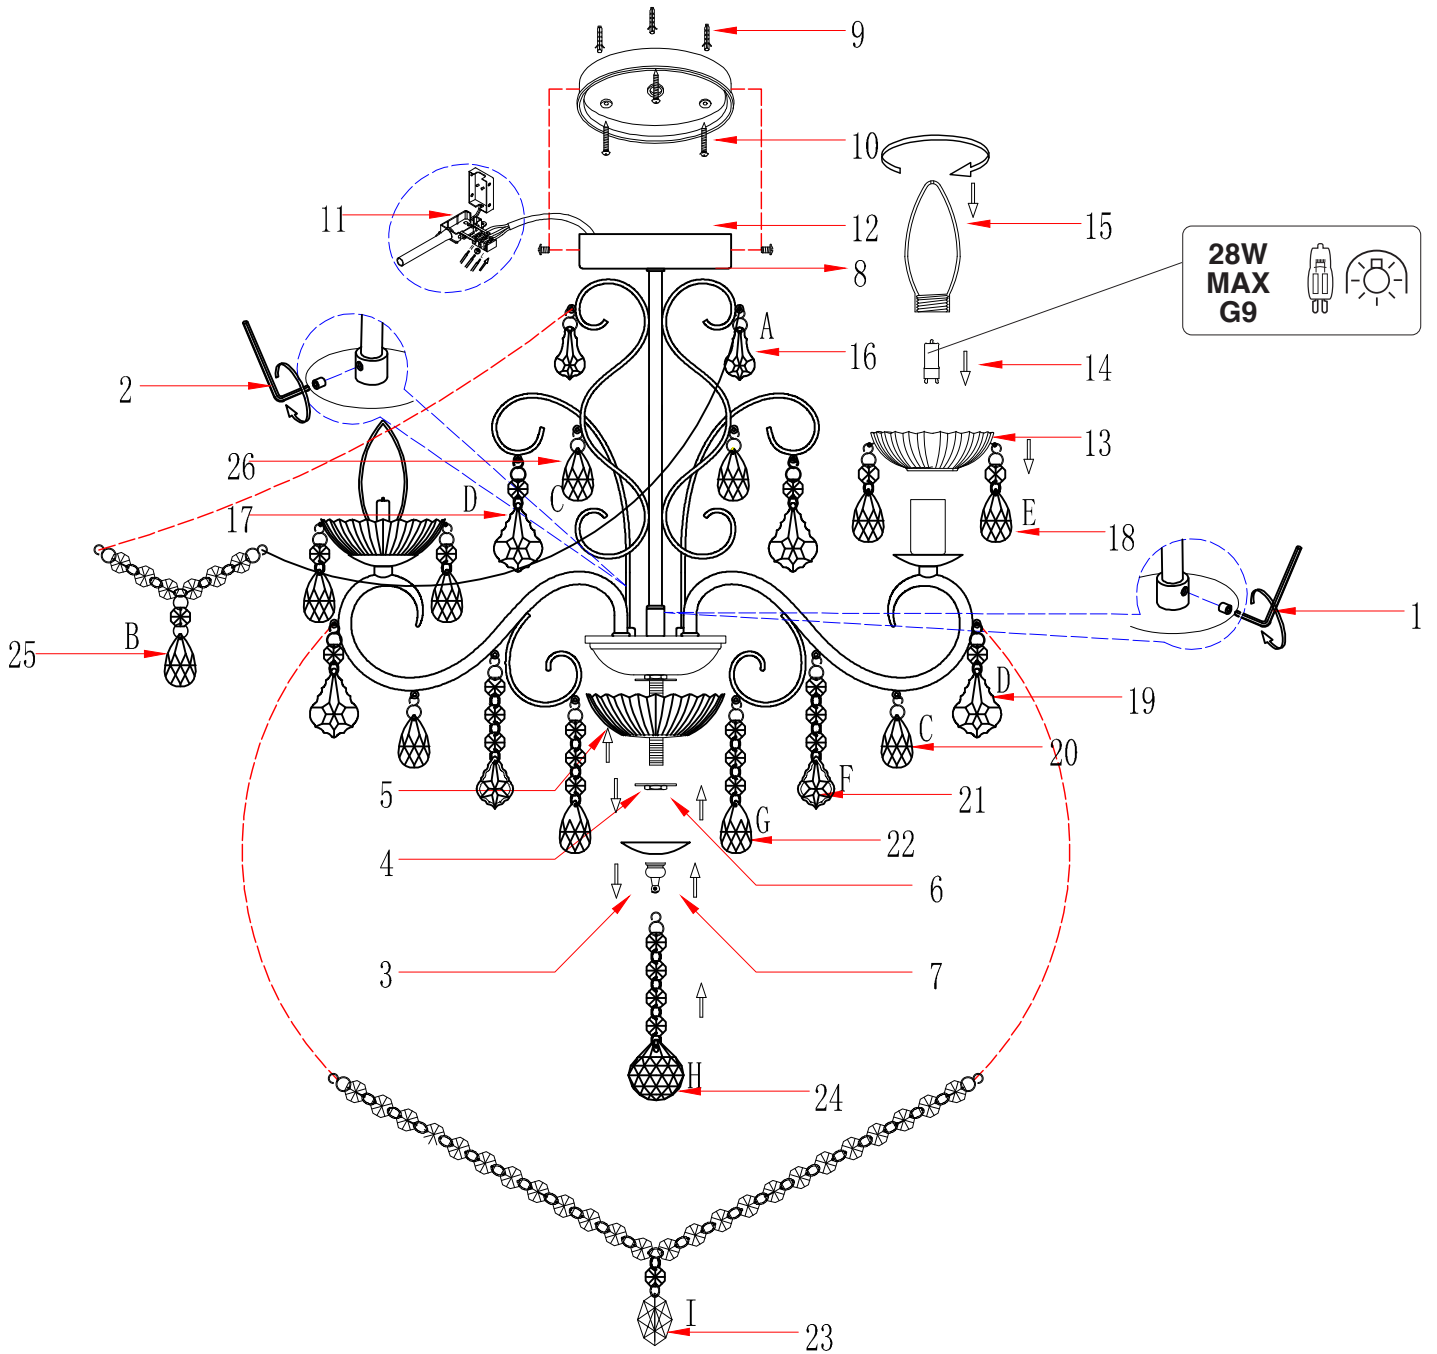

Spa

Bathroom Lighting

3735-3X

Please take time to read this leaflet carefully and retain it for future reference.